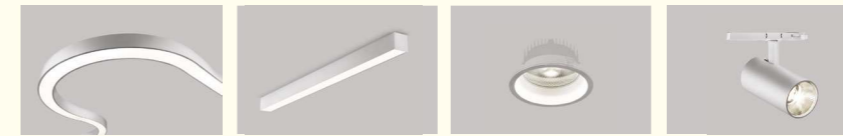

Lighting used

Flumo100-S   Lina60   Ture   Vali80-T

Livesport

Year: 2020
Space type: Office
Sited: Prague, CZ

About project

Every modern company has the ambition to offer its employees a pleasant and motivating working environment. Livesport's offices are a great example of this, with their unique design with a sporting twist. The company's management had a clear brief, namely separate offices, shared space, soft surfaces and a neutral colour scheme for focused work. The architects from Studio Reaktor were entrusted with this daunting task, whose design stands out for both its attractiveness and the functional layout of the working environment and its clear philosophy of capturing movement.

The architects chose our Flumo100-S luminaires, which, with their unique flexibility, managed to accurately replicate the running track motif and, together with the other luminaires (Vali80-T, Ture and Lipo60), enhance the essence of the company's focus and the modern design of the environment. The architects had clear ideas and we wanted to support their precision, so we supplied the luminaires with black instead of transparent wires at their request.