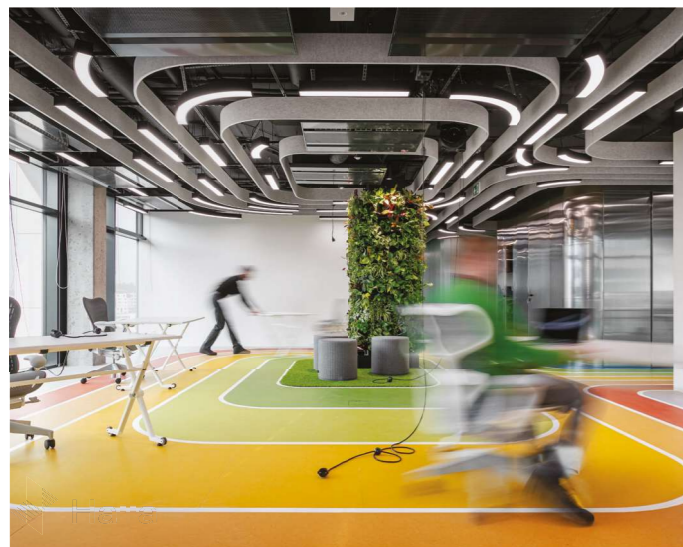

We're always happy with working with Habartline - they have great customer service, are caring and can respond flexibly. So we trusted their recommendation of Hally's fixtures and it turned out to be the right decision. The Flumo and Lipo luminaires perfectly illustrated our idea of the intended space and both we and the client are happy with the result.