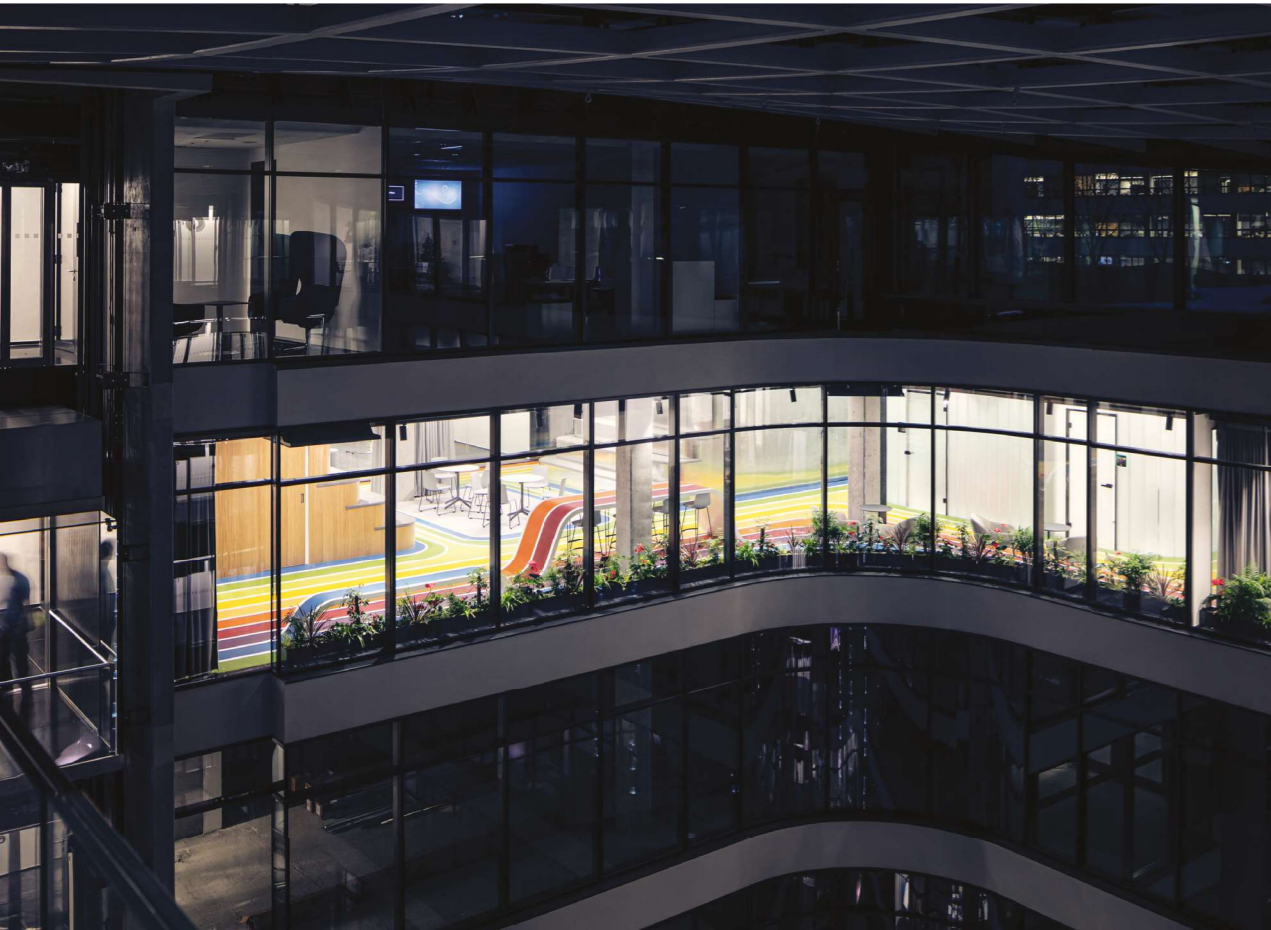

Livesport

Year: 2020
Space type: Office
Situating: Prague, CZ

High requirements to the technical parameters of the luminaires required increased control of all preparatory, logistical and production processes.

Lighting used

Flumo100-S Lina60 Ture Vali80-T

Livesport

Year: 2020
Space type: Office
Sited: Prague, CZ

About project

Every modern company has the ambition to offer its employees a pleasant and motivating working environment. Livesport's offices are a great example of this, with their unique design with a sporting twist. The company's management had a clear brief, namely separate offices, shared space, soft surfaces and a neutral colour scheme for focused work. The architects from Studio Reaktor were entrusted with this daunting task, whose design stands out for both its attractiveness and the functional layout of the working environment and its clear philosophy of capturing movement.

The architects chose our Flumo100-S luminaires, which, with their unique flexibility, managed to accurately replicate the running track motif and, together with the other luminaires (Vali80-T, Ture and Lipo60), enhance the essence of the company's focus and the modern design of the environment. The architects had clear ideas and we wanted to support their precision, so we supplied the luminaires with black instead of transparent wires at their request.